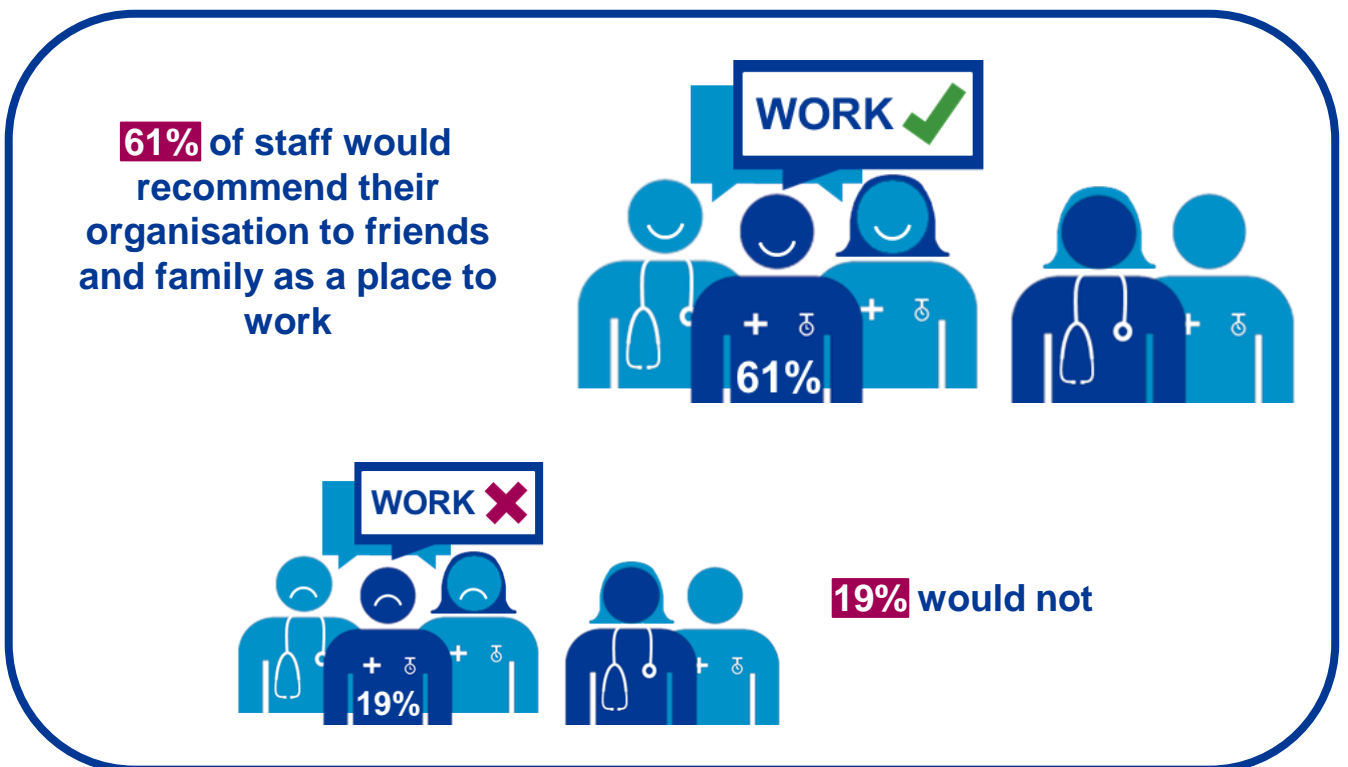

Friends and Family Test – Staff

Quarter 2: July – September 2014

This Quarter there were 141,450 participants in the Staff FFT