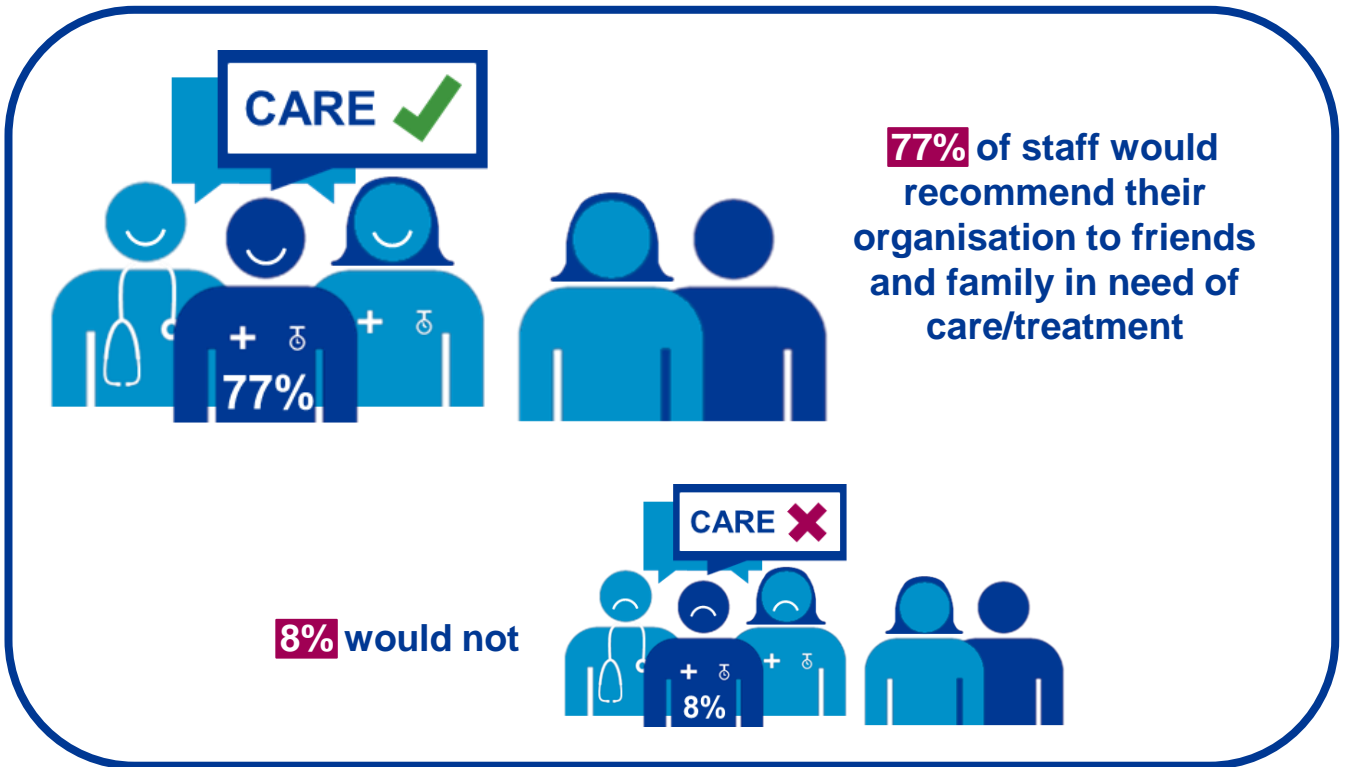

Friends and Family Test – Staff

Quarter 2: July – September 2014

This Quarter there were 141,450 participants in the Staff FFT