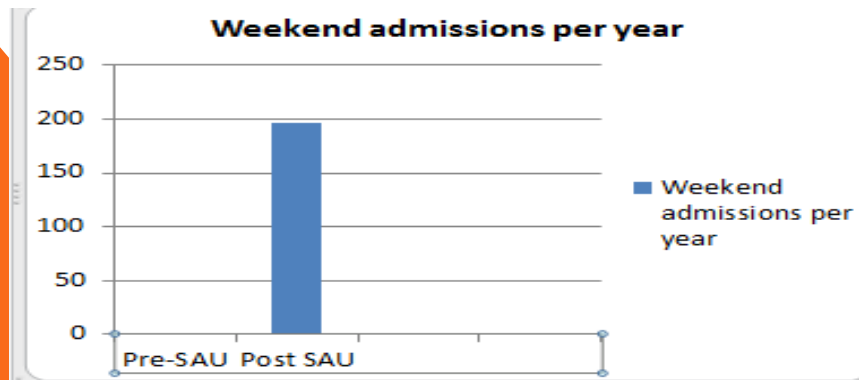

Pre-figures March to July 2017 VS 2018

SAU admissions have increased from 683 in 2017. Increased to 1367 in 2018

Weekend admissions have increased from 1 to 197

Admission from ED during this period average out at 55 month and increase in 2018 to an average of 90 per month